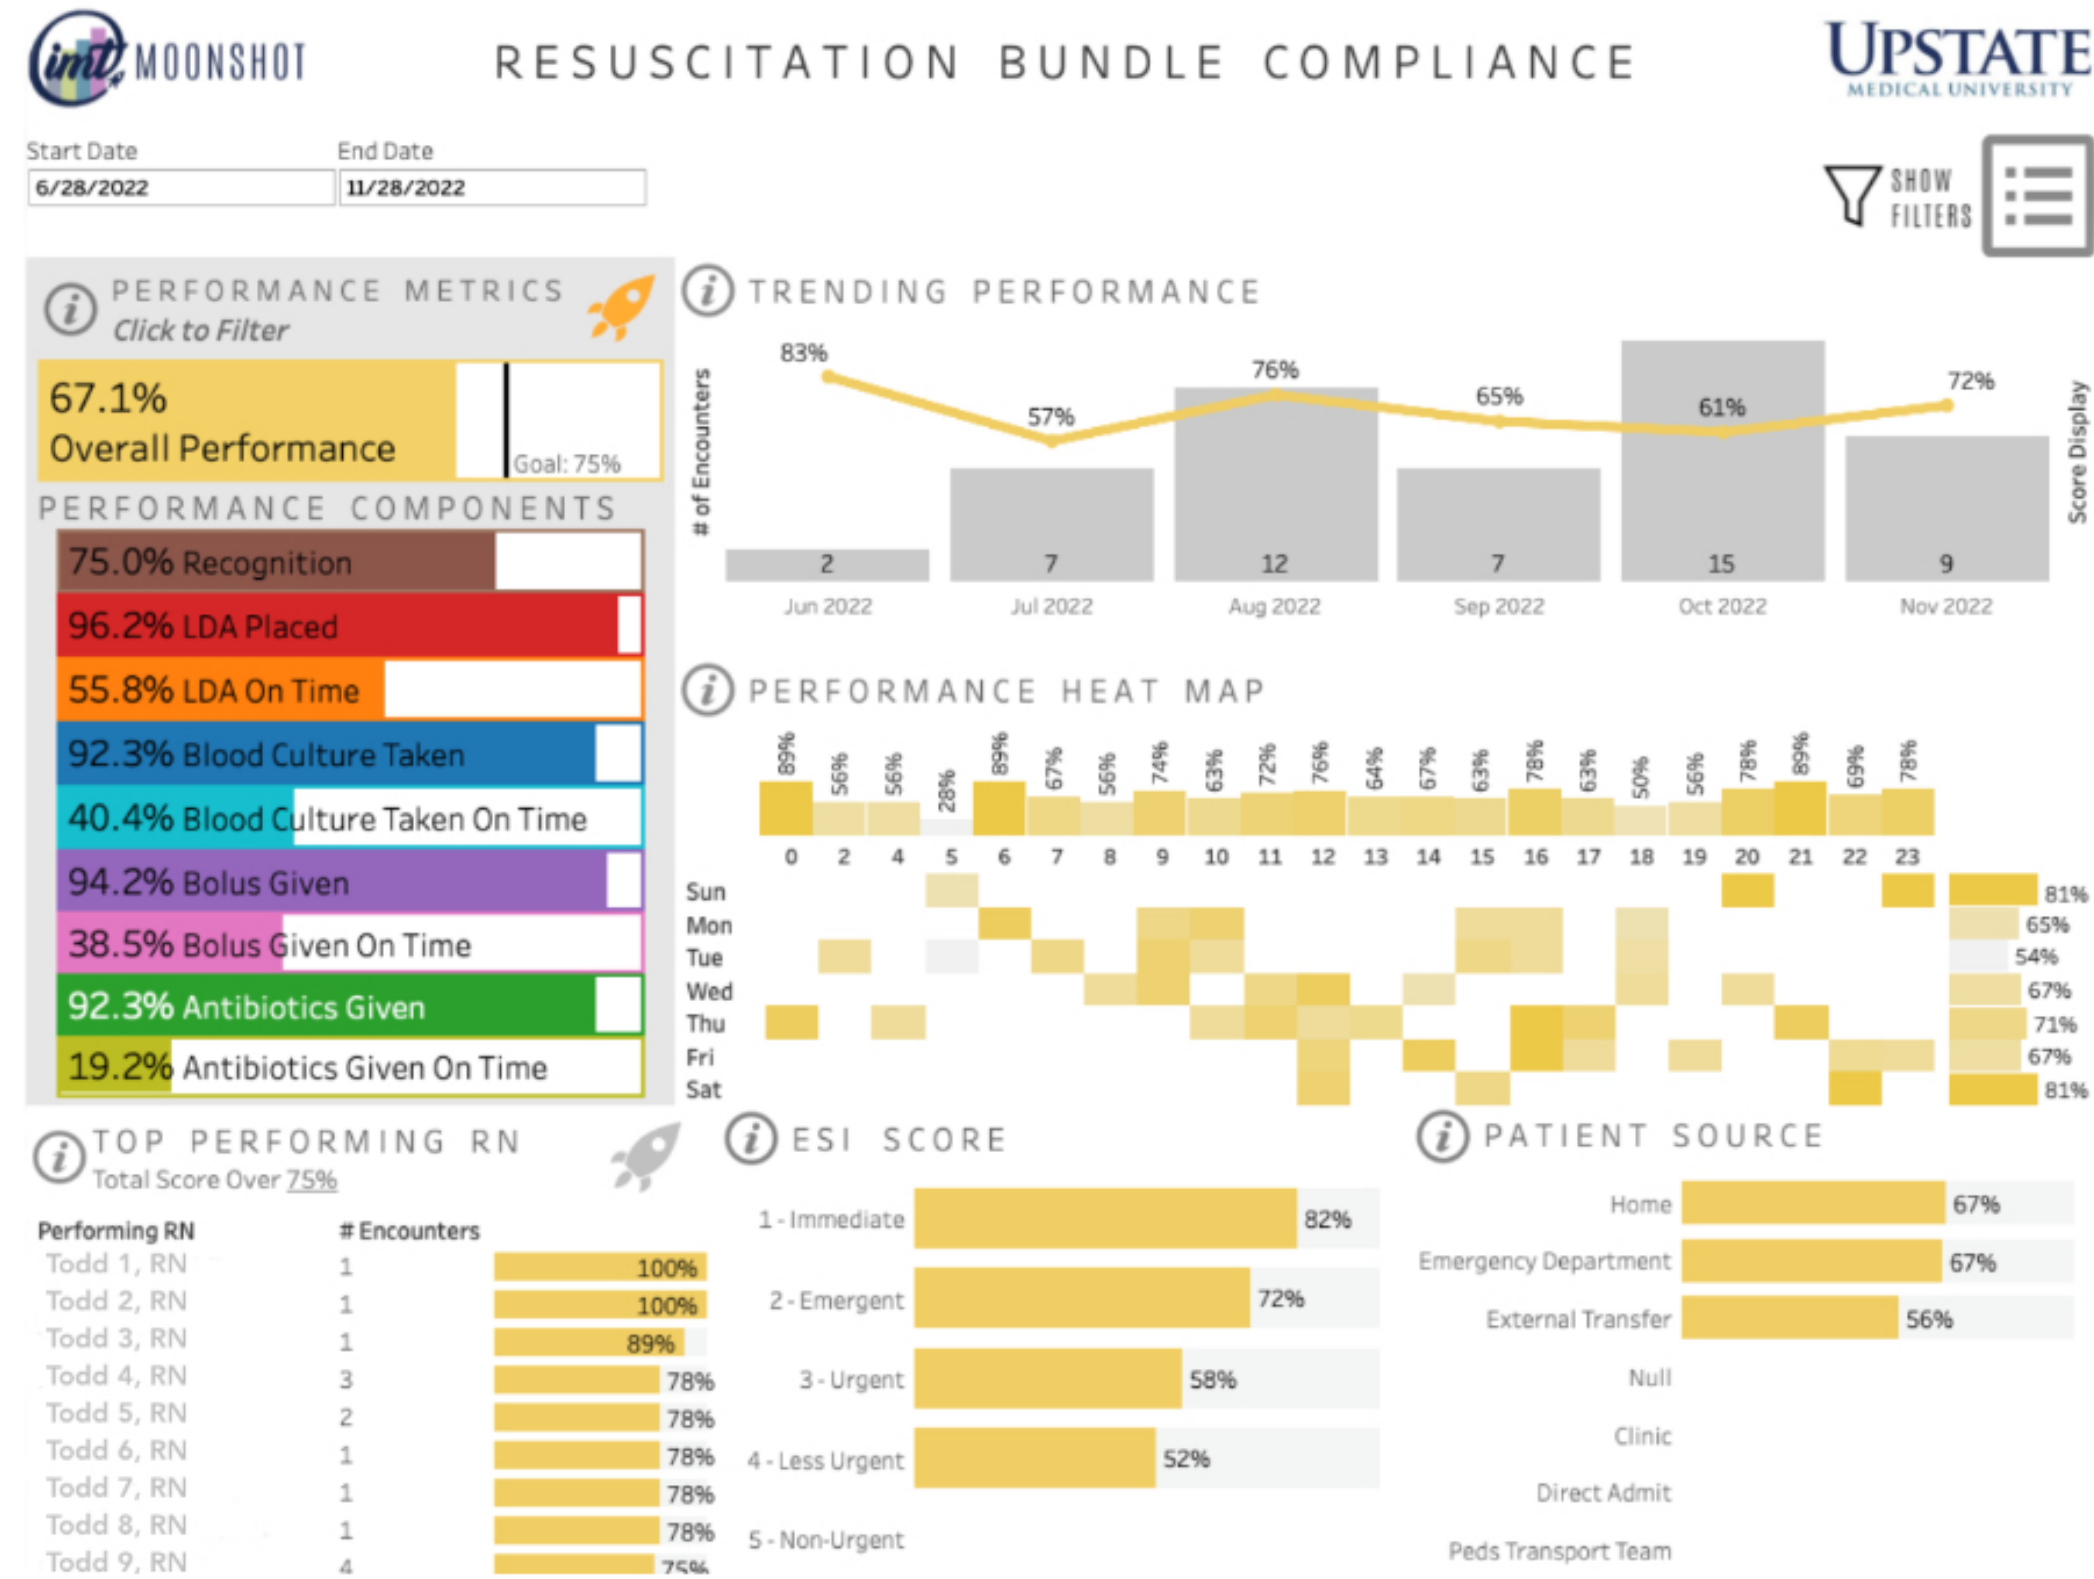

# DASHBOARD DEMO

Which Todd is keeping it 100?!?

# DASHBOARD DEMO

# DASHBOARD DEMO

Where is the data!?!