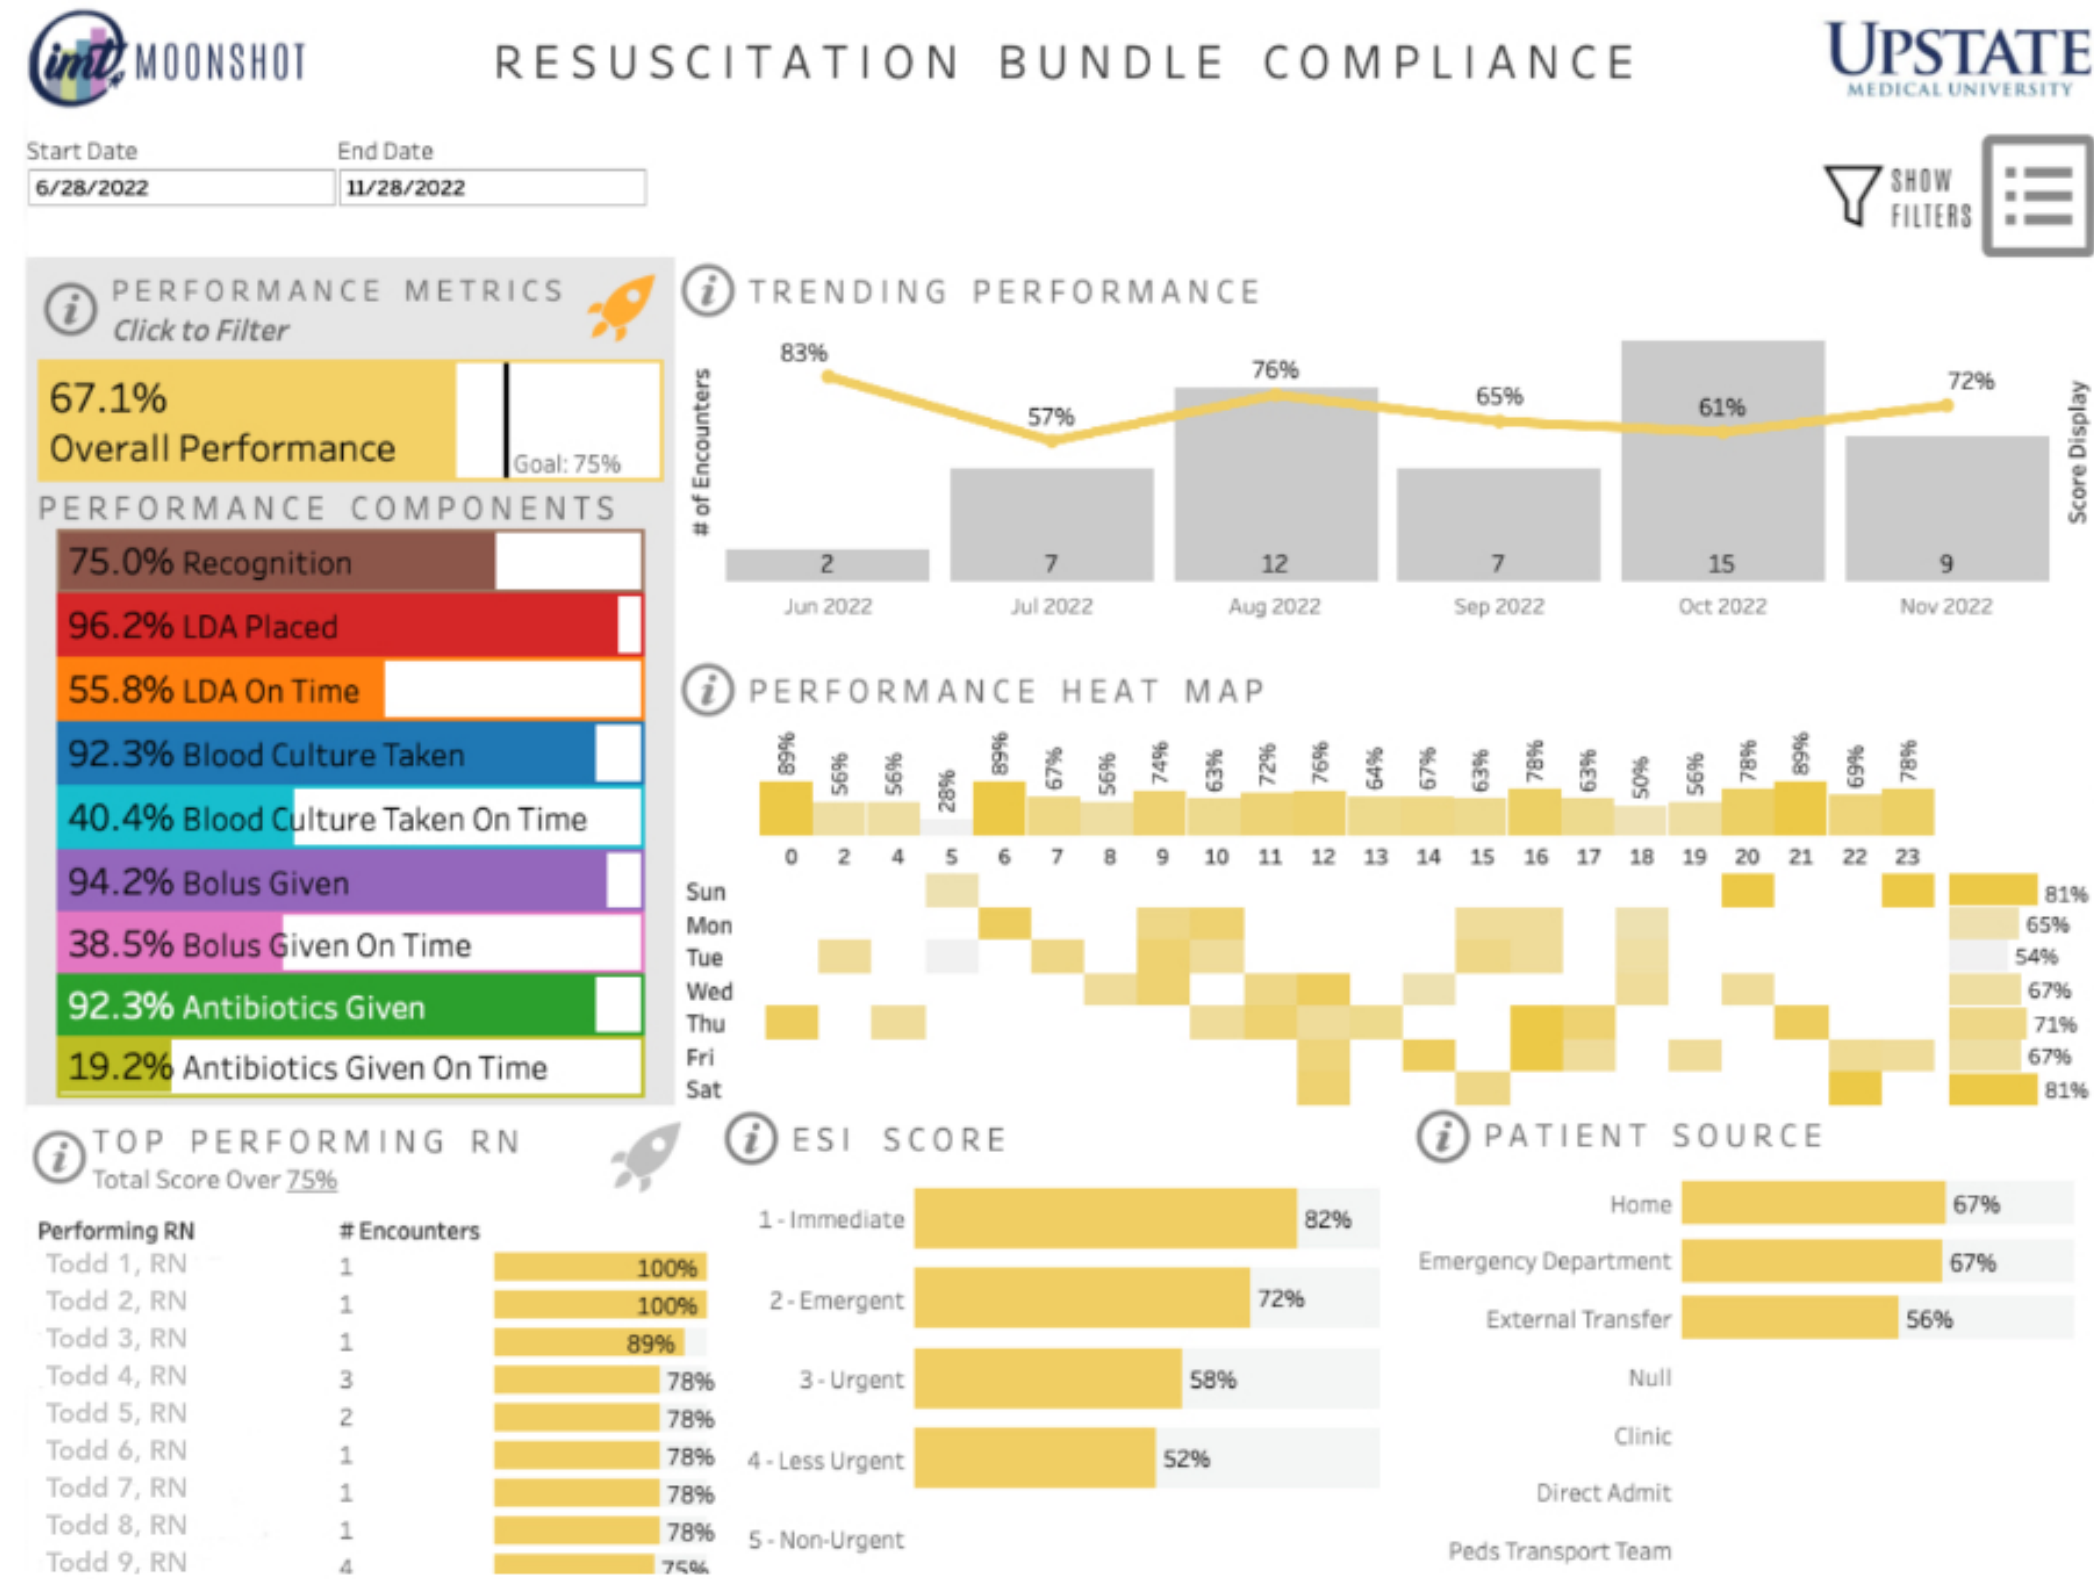

# DASHBOARD DEMO

What do I do with all of this !?!?

# DASHBOARD DEMO

We need to do better!!

# DASHBOARD DEMO

Which Todd is keeping it 100?!?

# DASHBOARD DEMO

Where is the data!?!