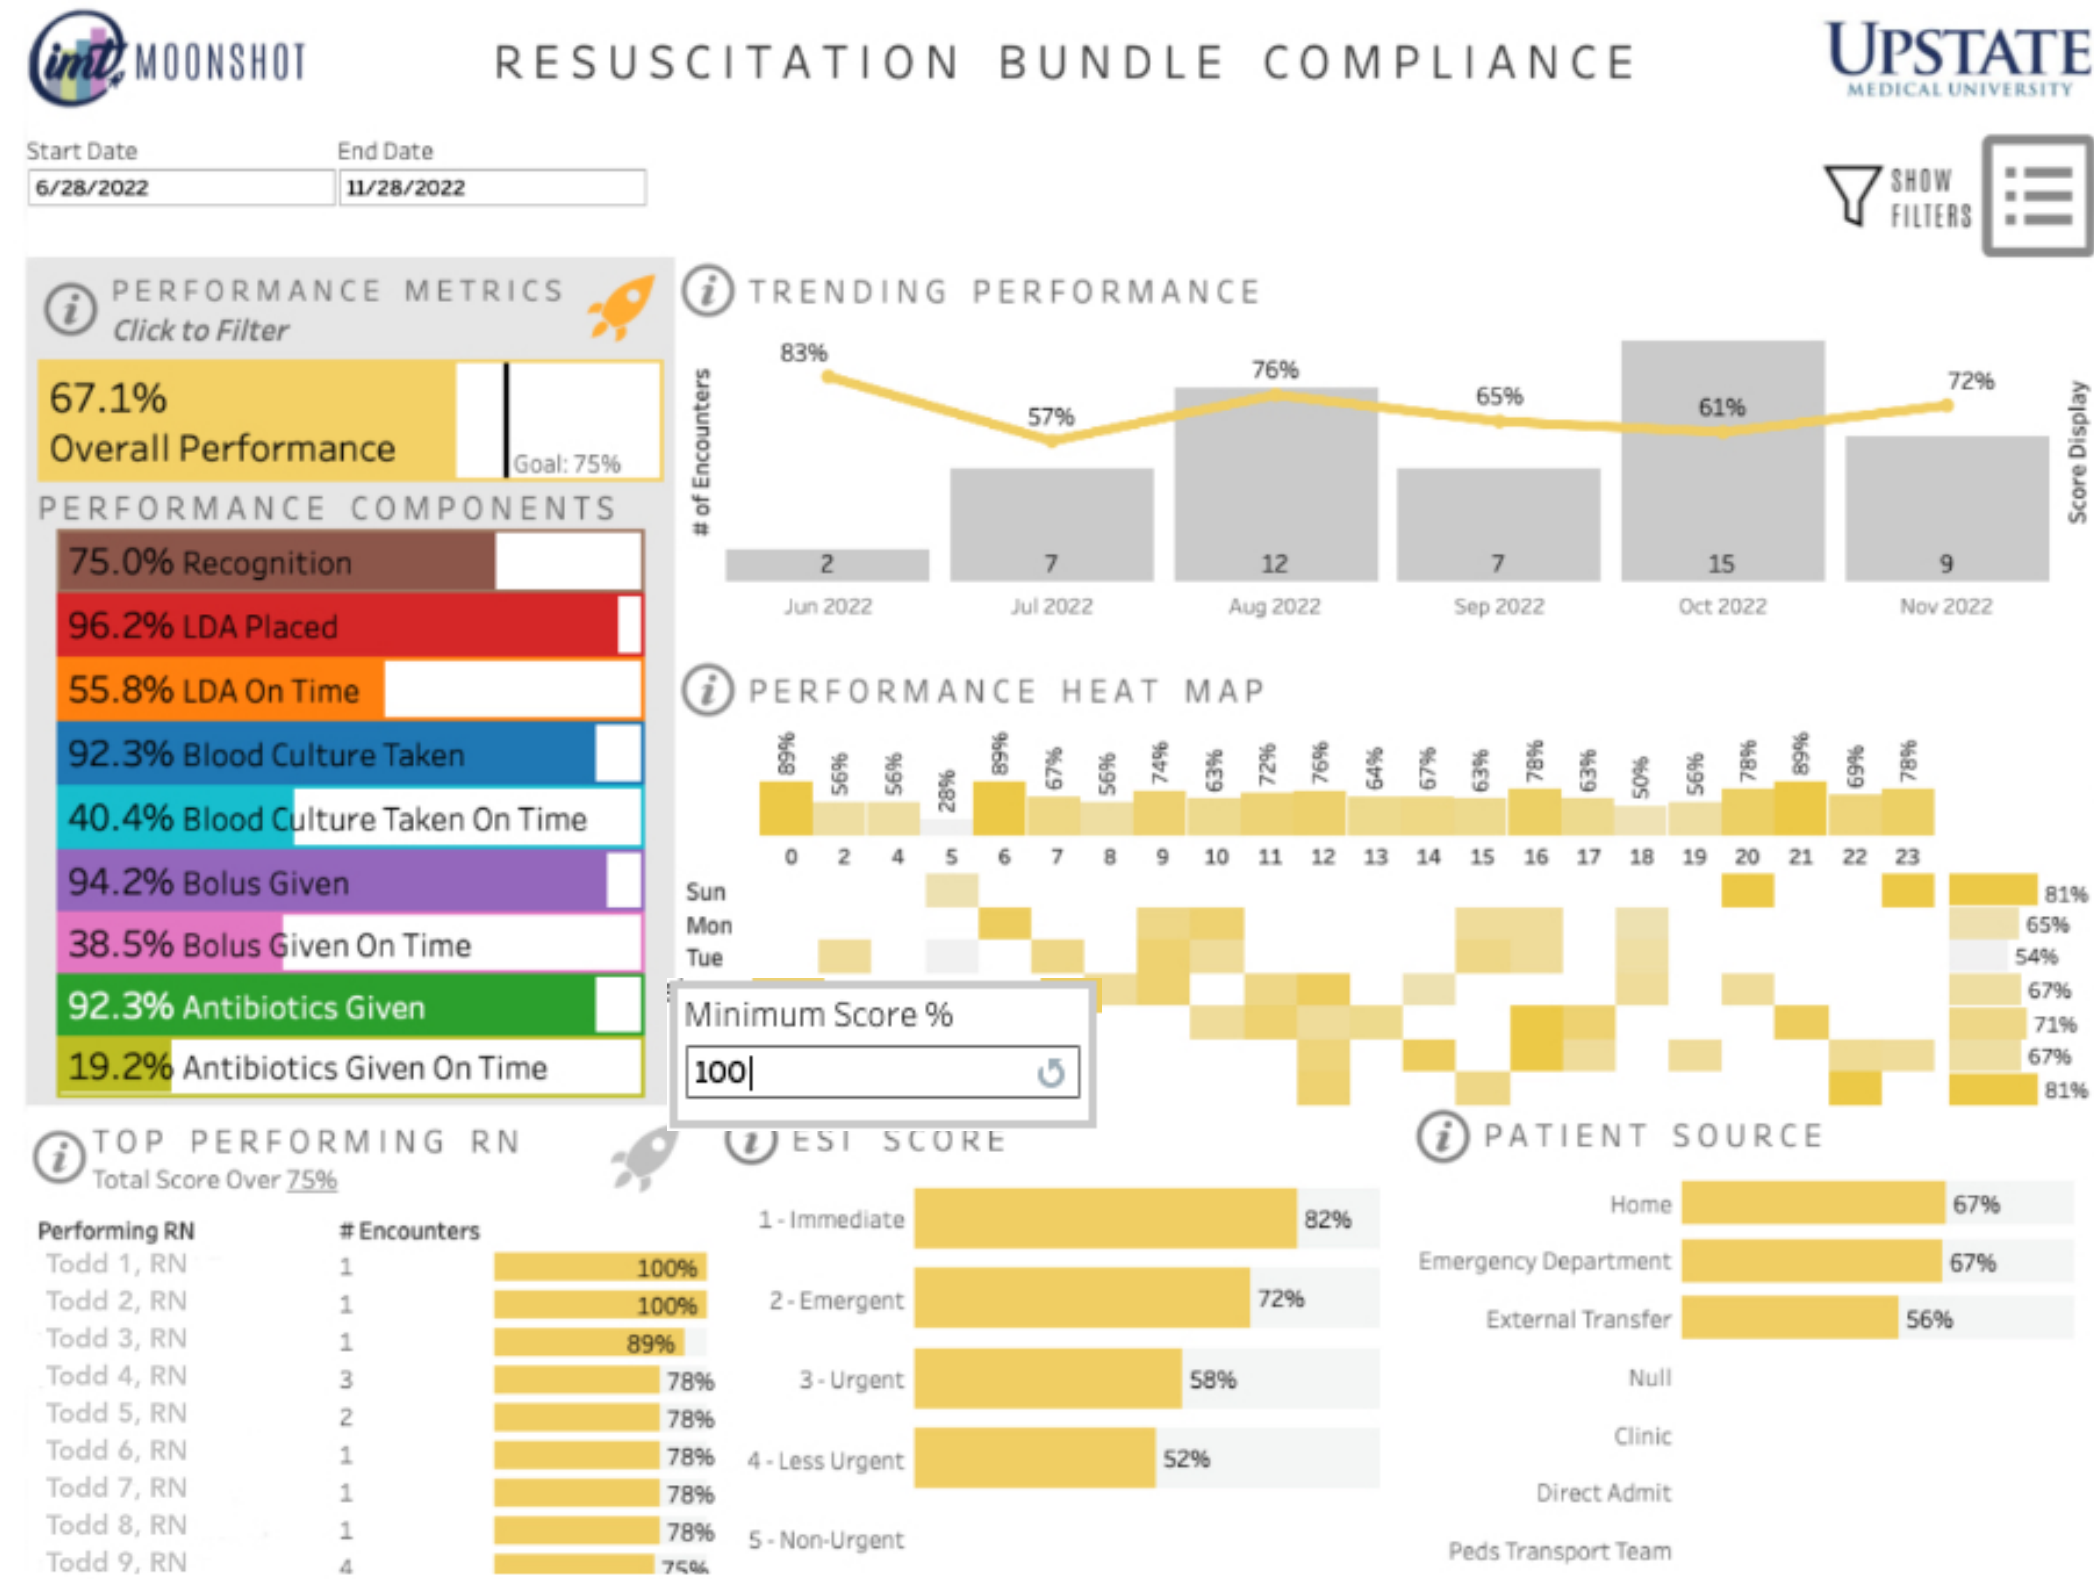

# DASHBOARD DEMO

What do I do with all of this !?!?

# DASHBOARD DEMO

We need to do better!!

# DASHBOARD DEMO

Which Todd is keeping it 100?!?

# DASHBOARD DEMO

Where is the data!?!