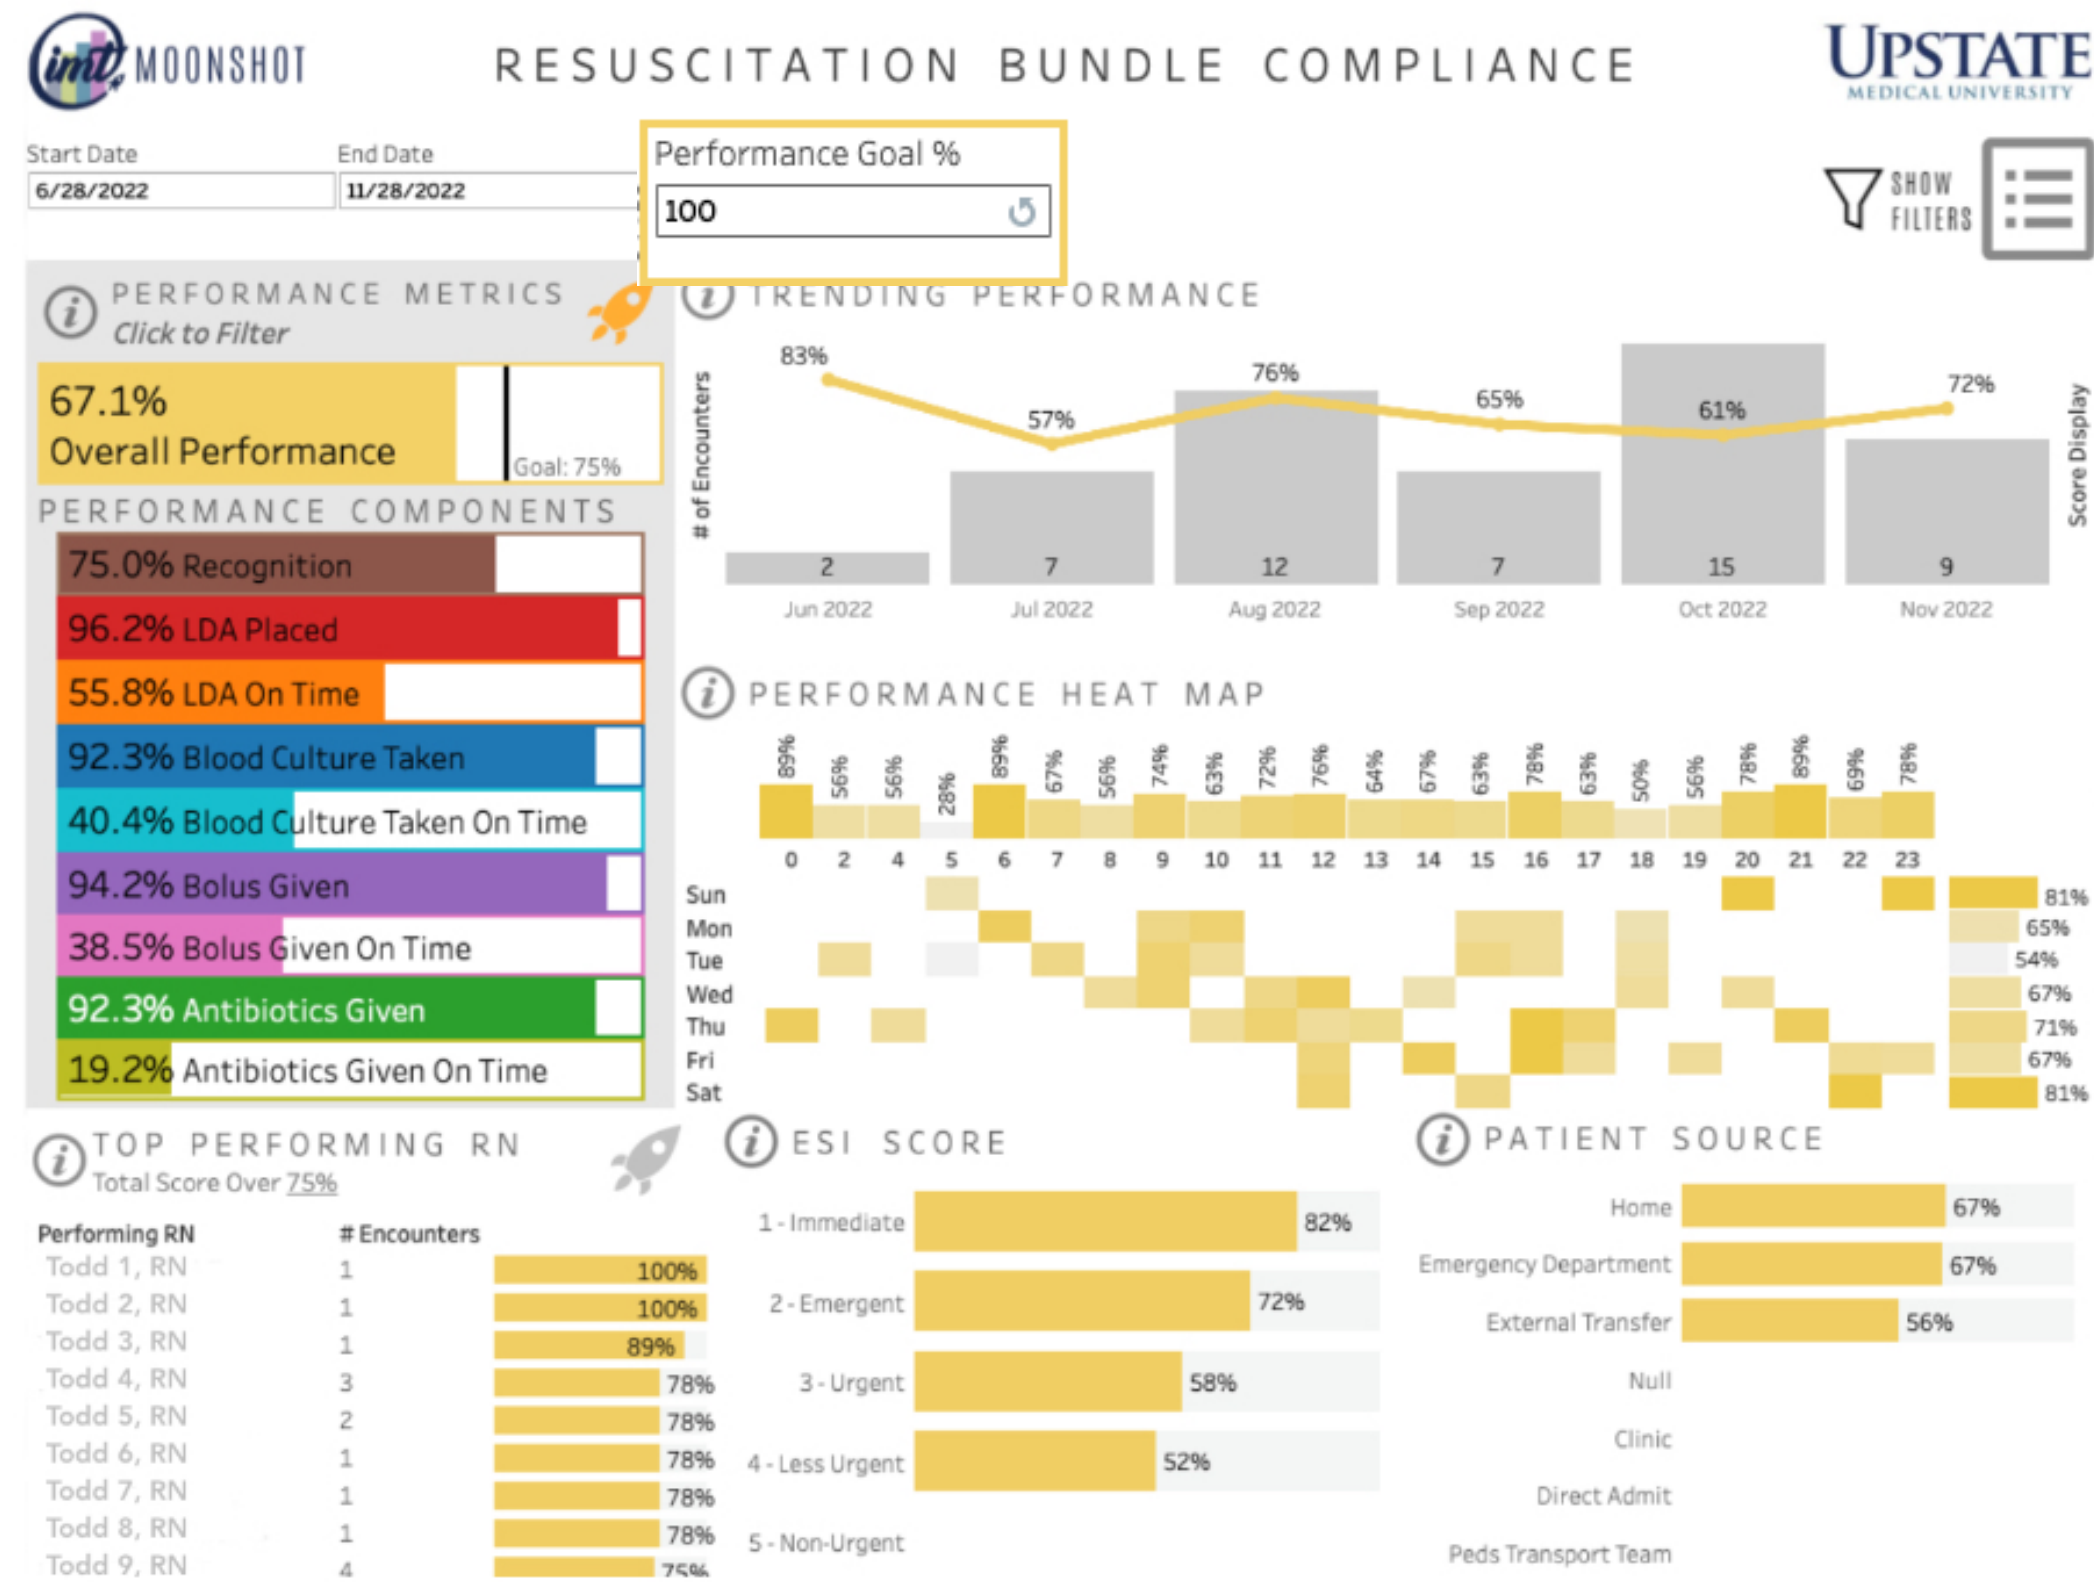

# DASHBOARD DEMO

What do I do with all of this !?!?

# DASHBOARD DEMO

We need to do better!!

# DASHBOARD DEMO

Which Todd is keeping it 100?!?

# DASHBOARD DEMO

Where is the data!?!