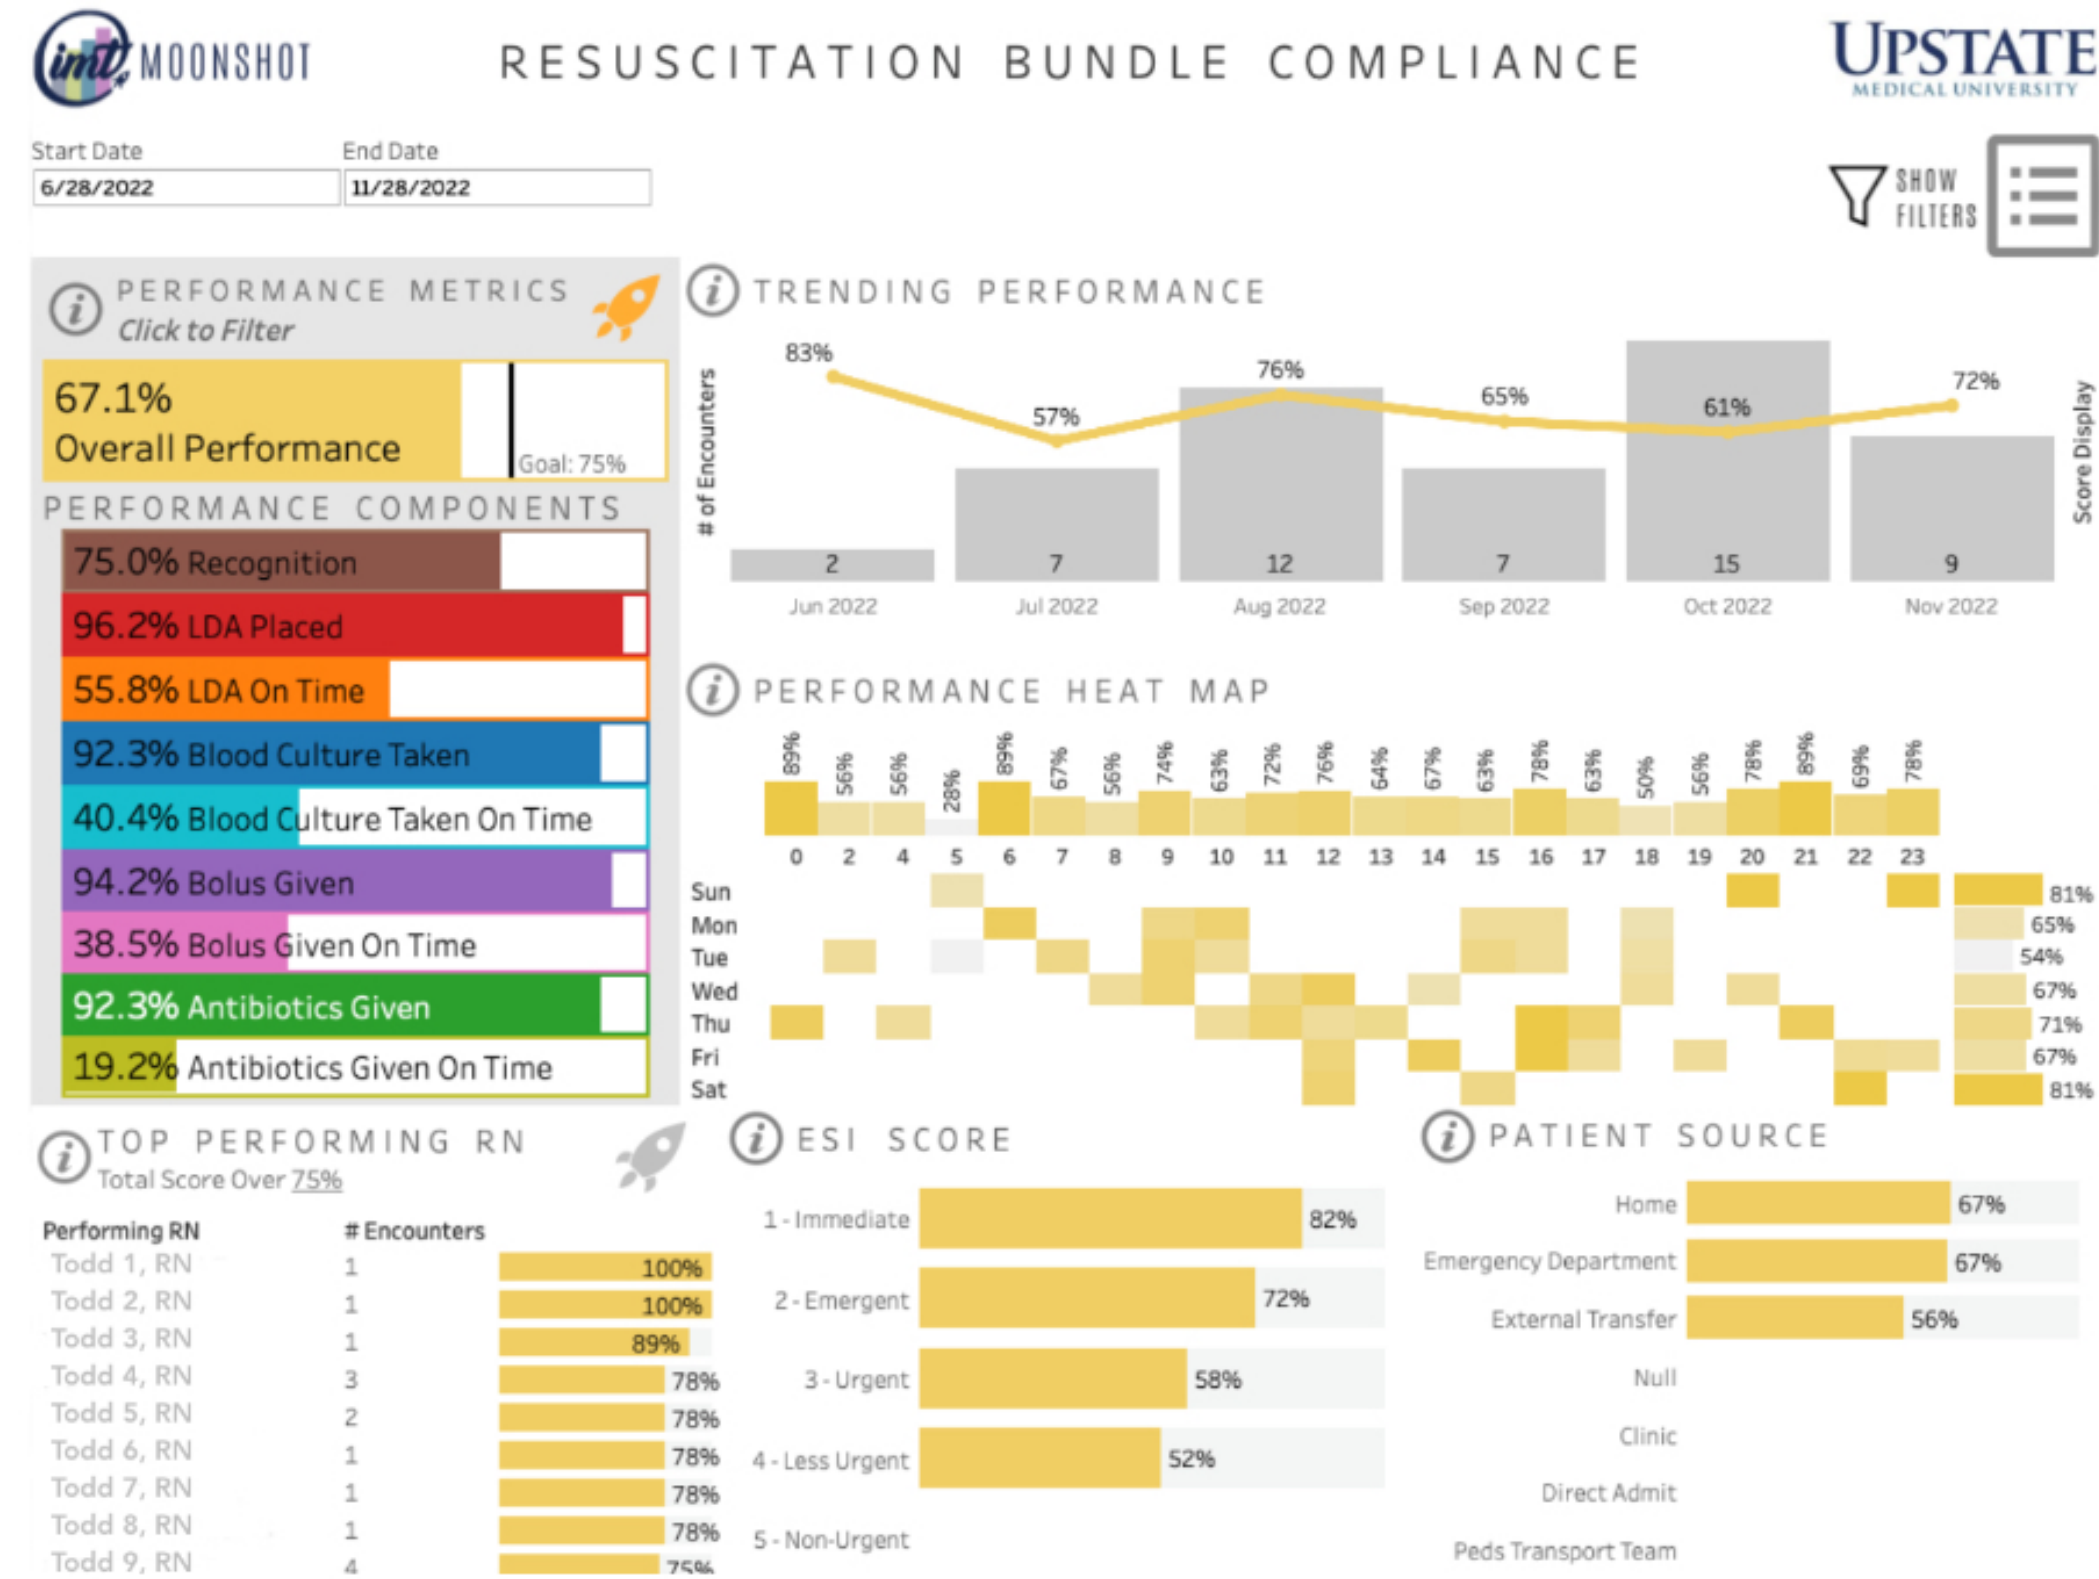

# DASHBOARD DEMO

What do I do with all of this !?!?

# DASHBOARD DEMO

We need to do better!!

# DASHBOARD DEMO

Which Todd is keeping it 100?!?

# DASHBOARD DEMO

Where is the data!?!